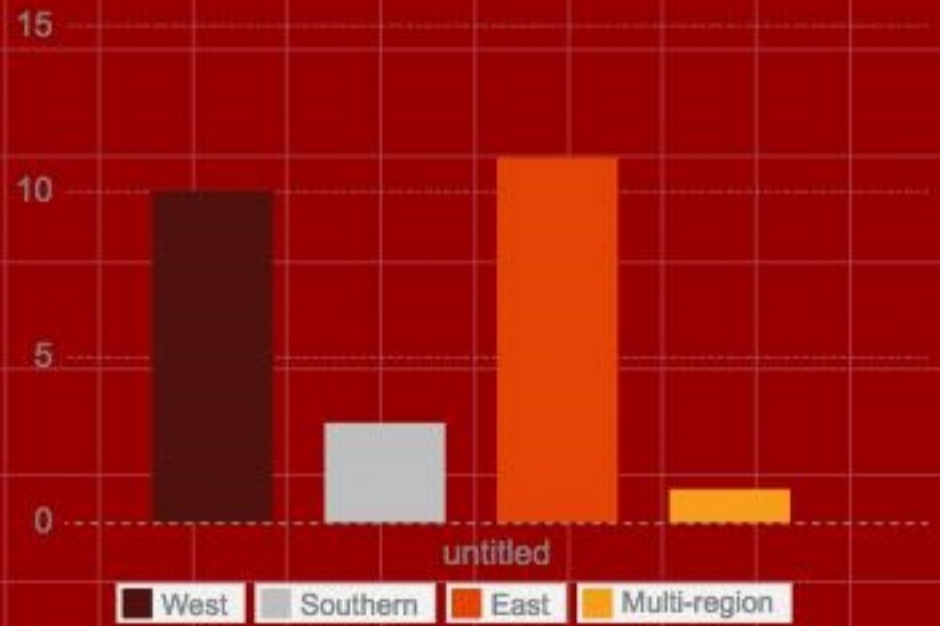

Project Size (USD)

Number of projects by region

Botho by the numbers

26 projects

22 countries

14 sectors

Looking Ahead: New Areas of Focus

Data Analytics