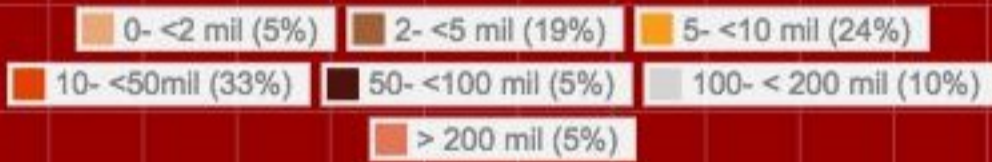

Project Size (USD)

Number of projects by region

Botho by the numbers

26 projects

22 countries

14 sectors

Looking Ahead: New Areas of Focus

Data Analytics